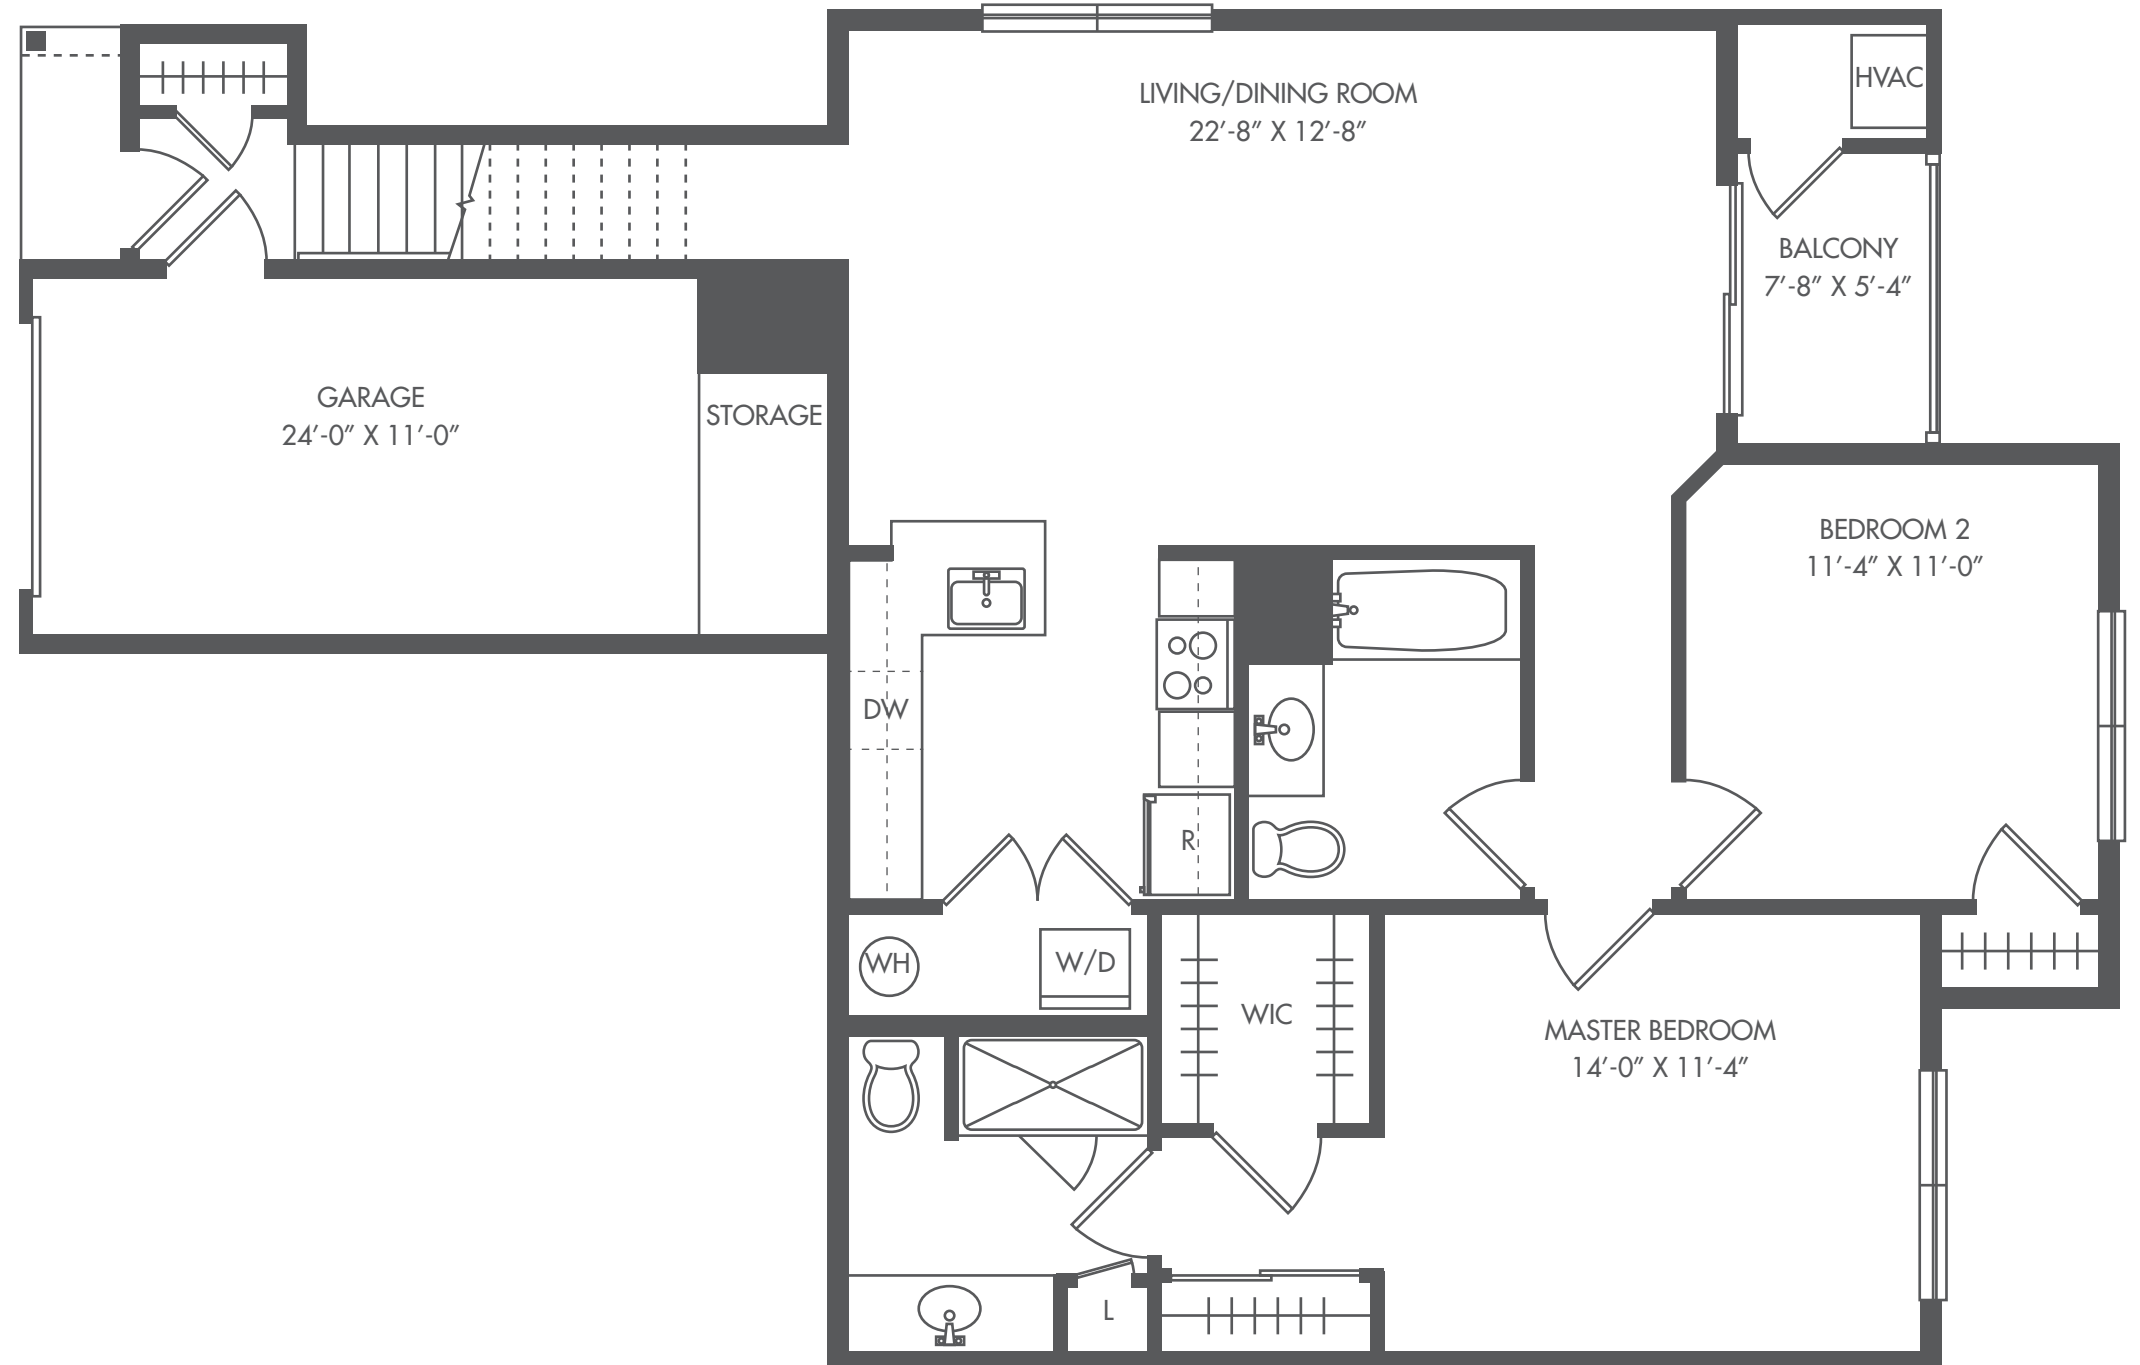

SOUTHGATE

MIDDLETOWN

RESIDENCE A - 2BU

2 BEDROOM | 2 BATHROOM | BALCONY | GARAGE
1,133 SQ FT

2ND FLOOR

15 JAMES P. KELLY WAY
MIDDLETOWN, NY 10940

T. 845.343.2820
SouthgateMiddletown.com

NOTES
