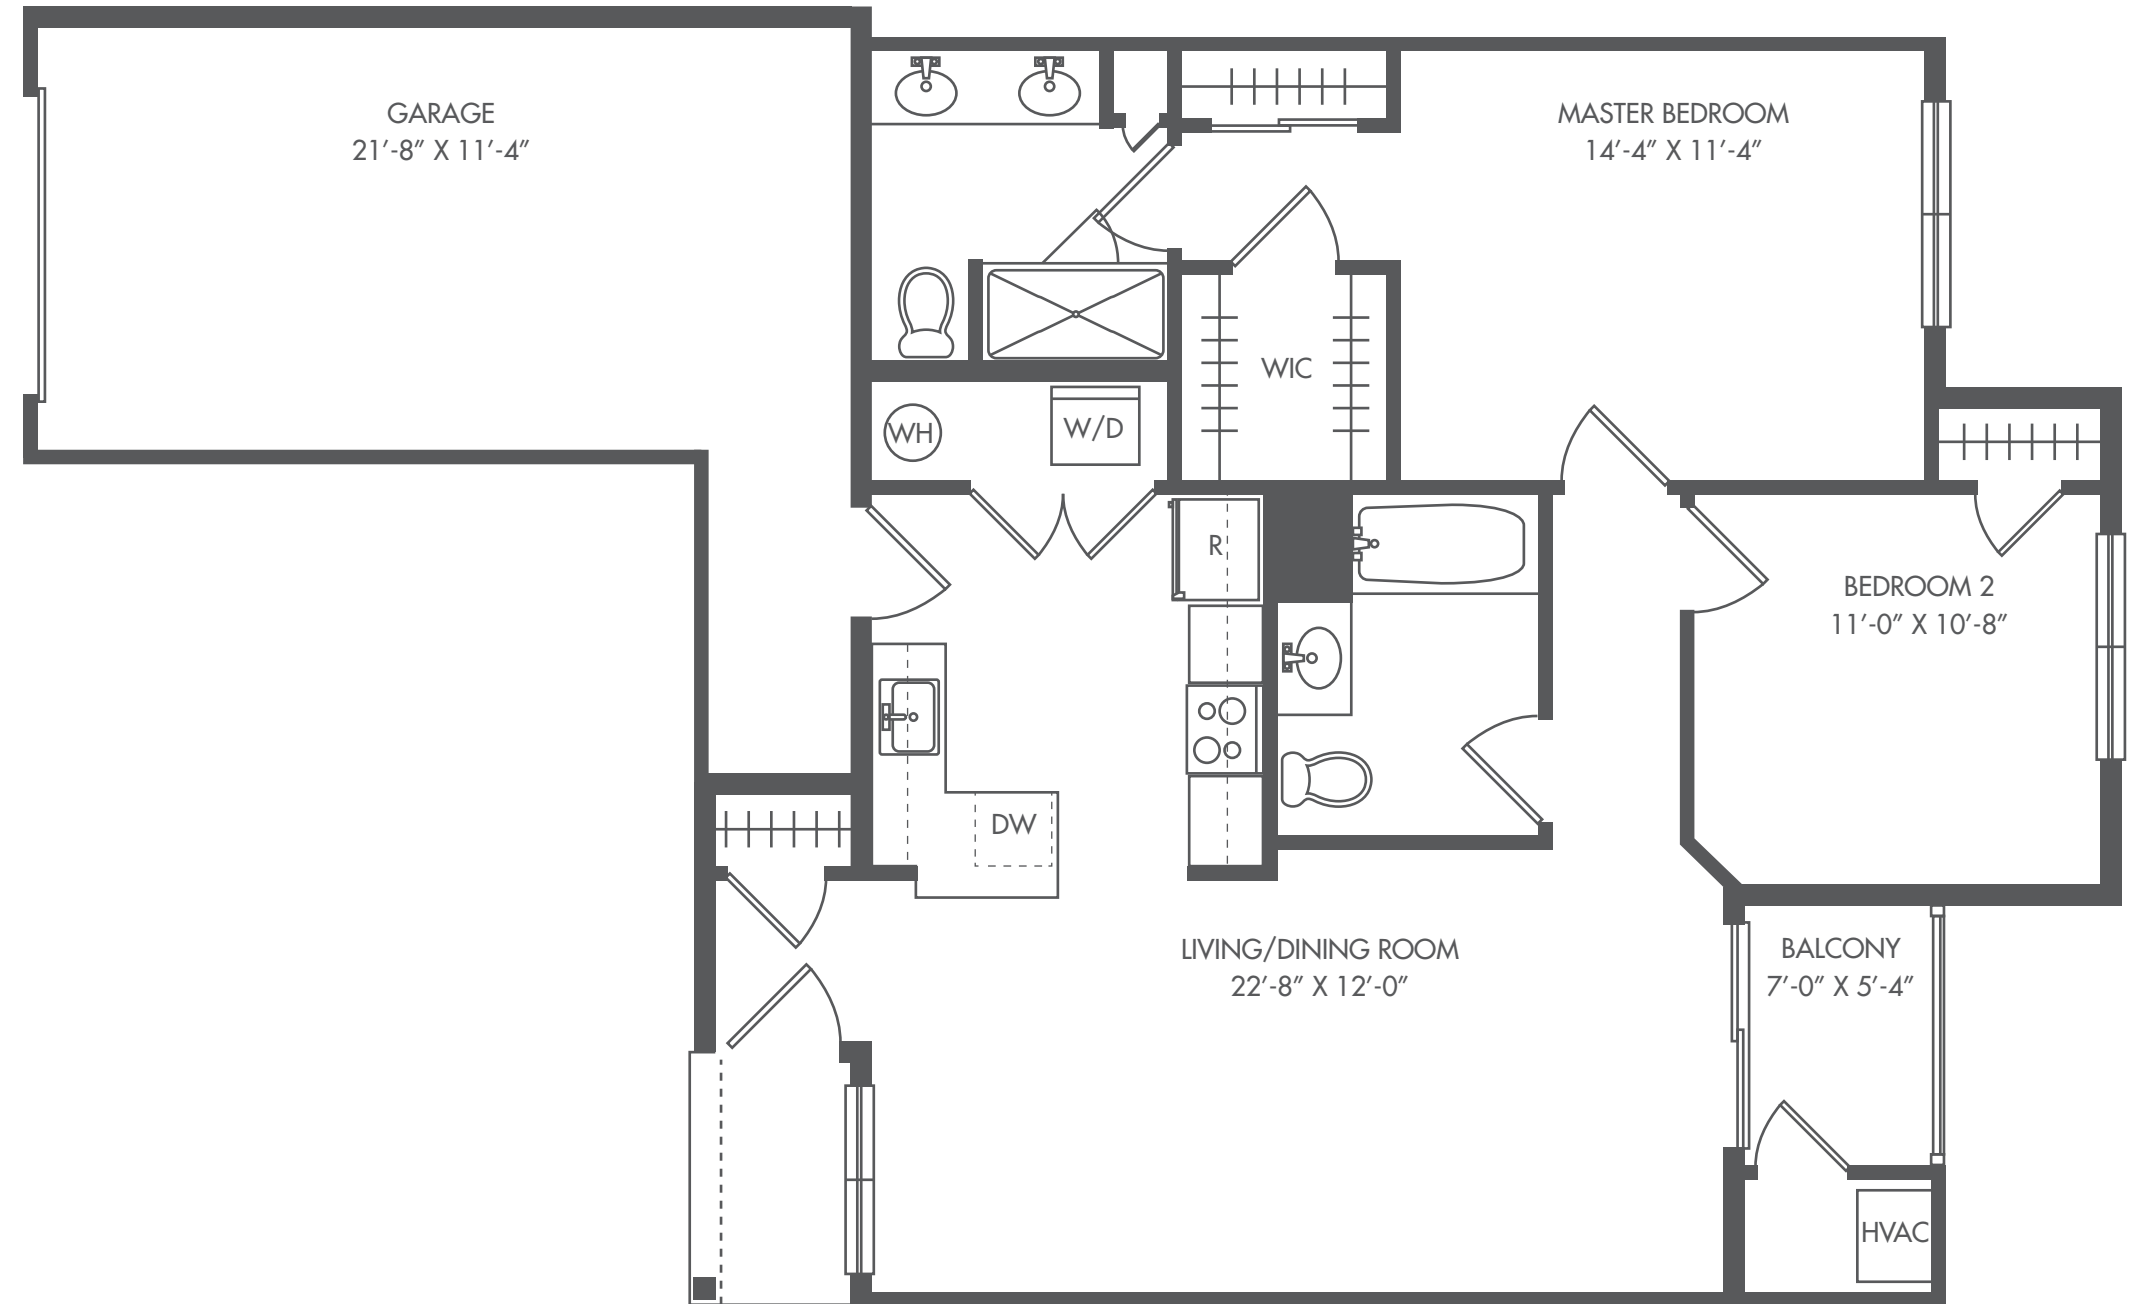

# SOUTHGATE

MIDDLETOWN

## RESIDENCE A - 2B2

2 BEDROOM | 2 BATHROOM | BALCONY | GARAGE  
1,030 SQ FT

1ST FLOOR

15 JAMES P. KELLY WAY  
MIDDLETOWN, NY 10940

T. 845.343.2820  
SouthgateMiddletown.com