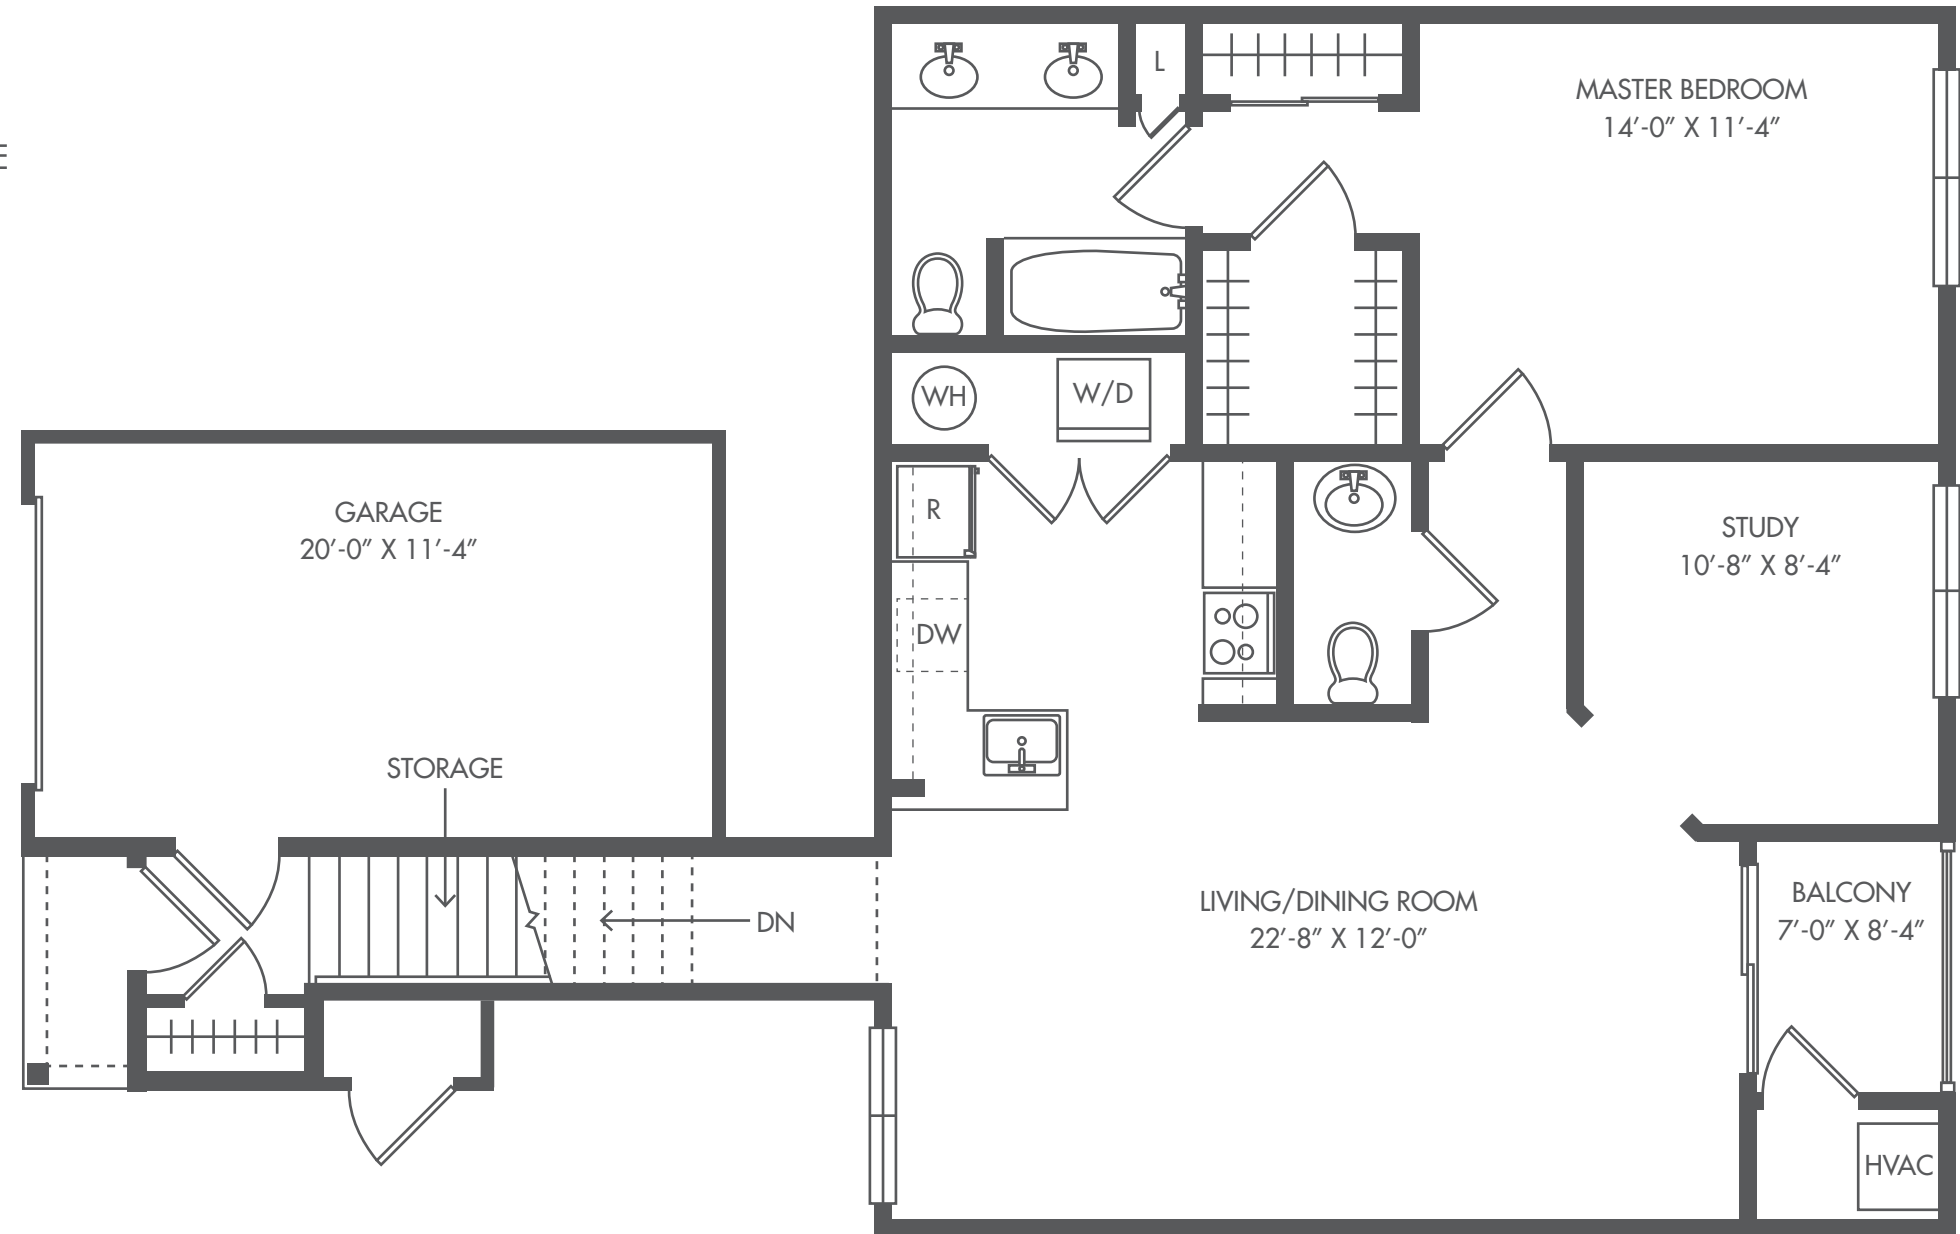

SOUTHGATE

MIDDLETOWN

RESIDENCE A - 1B PLUS

1 BEDROOM | 1.5 BATHROOM | STUDY | BALCONY | GARAGE
1,016 SQ FT

2ND FLOOR

15 JAMES P. KELLY WAY
MIDDLETOWN, NY 10940

T. 845.343.2820
SouthgateMiddletown.com

NOTES
