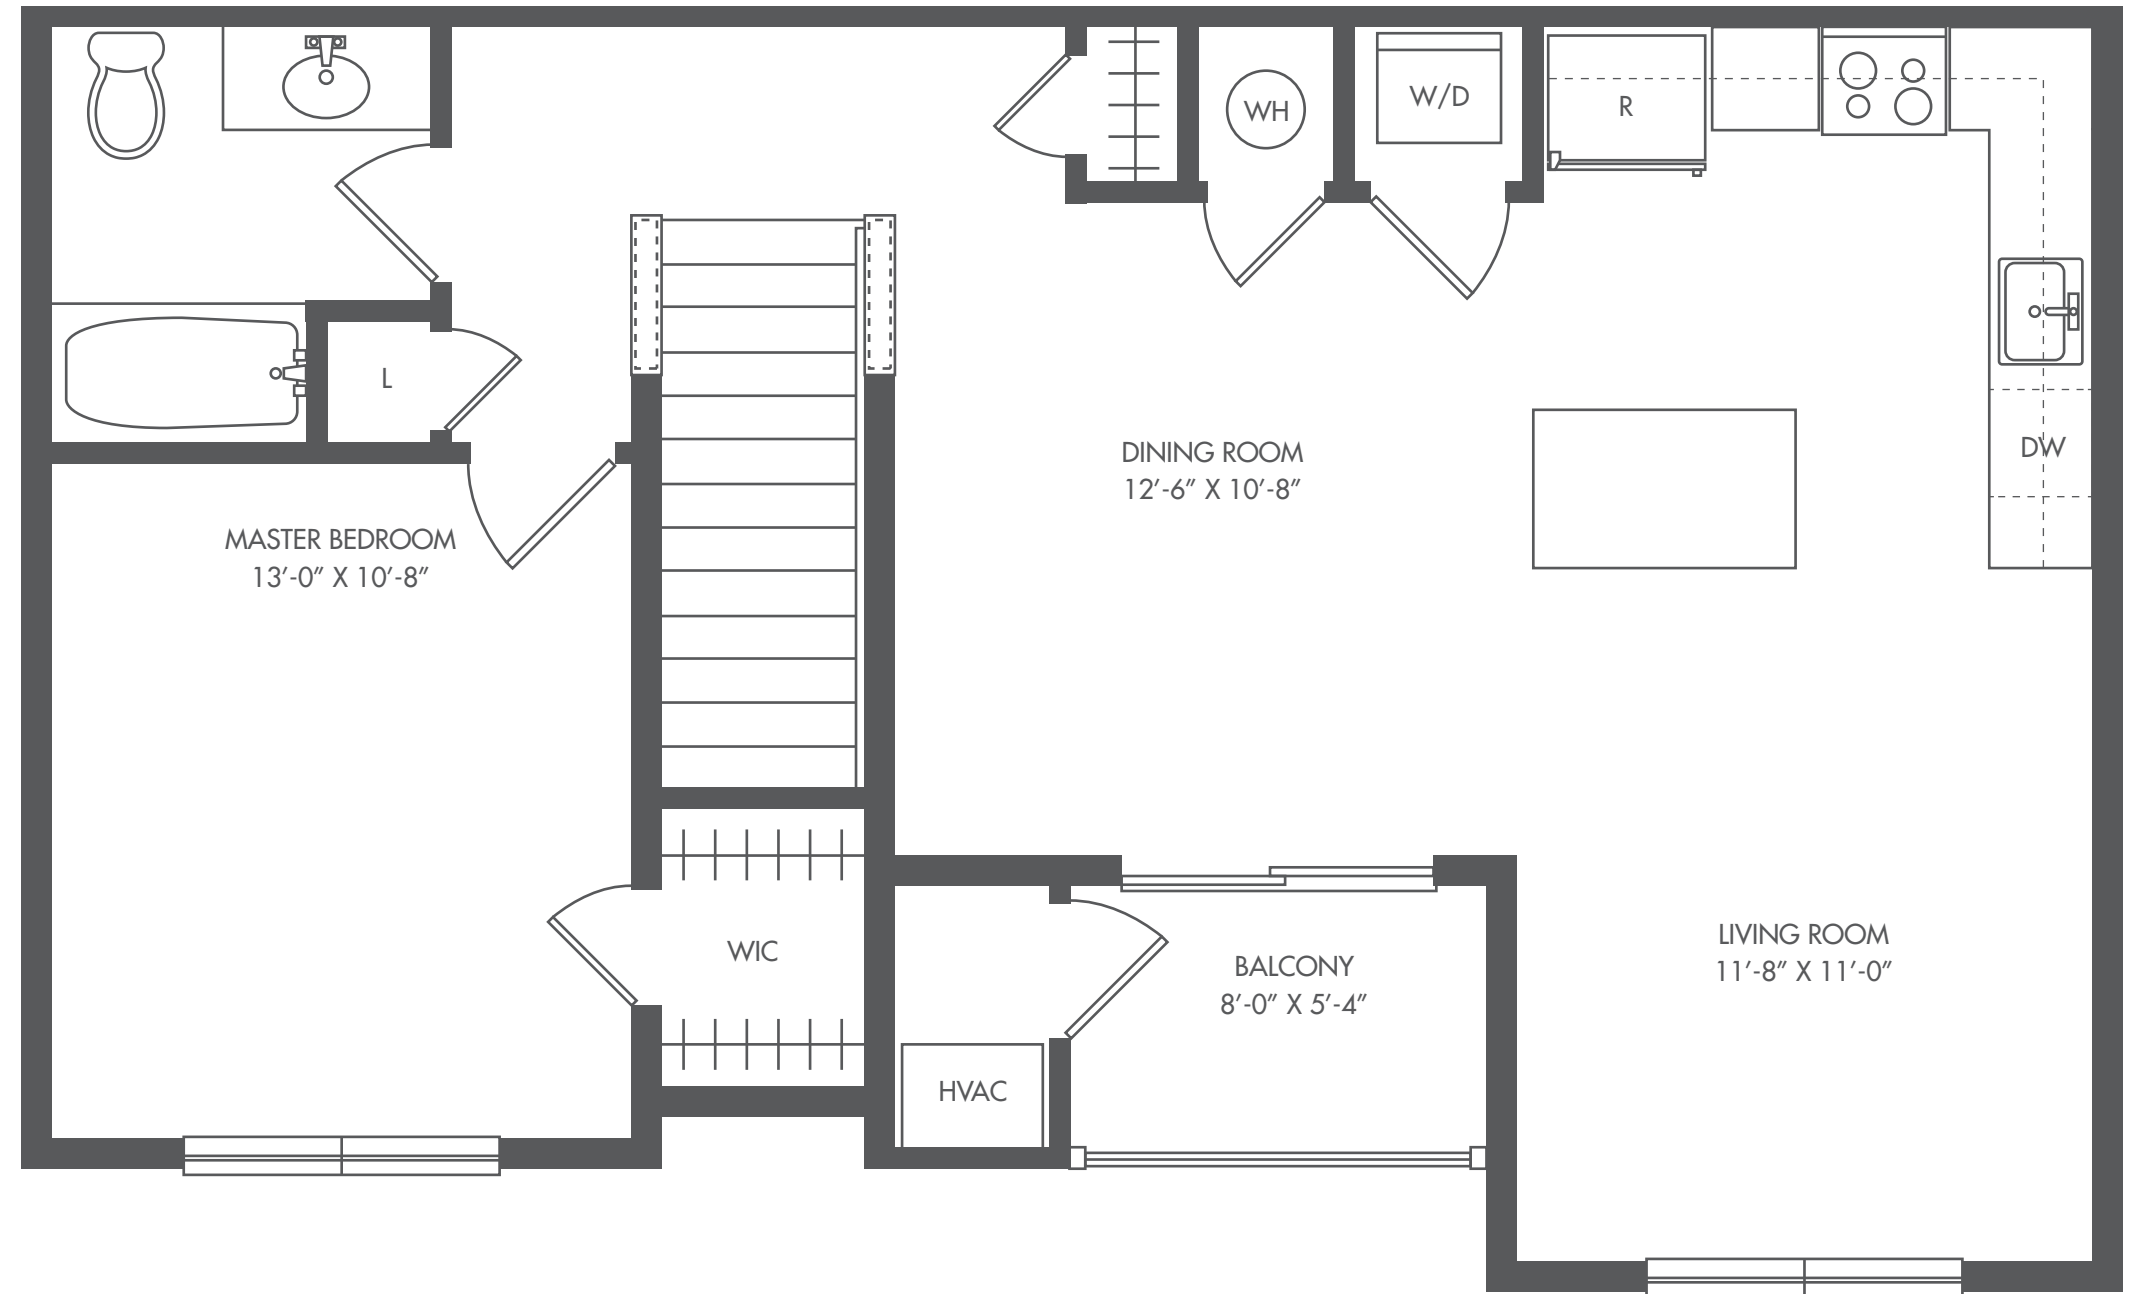

## RESIDENCE A - 1B

1 BEDROOM | 1 BATHROOM | BALCONY  
783 SQ FT

2ND FLOOR

15 JAMES P. KELLY WAY  
MIDDLETOWN, NY 10940

T. 845.343.2820  
SouthgateMiddletown.com

NOTES

---

---